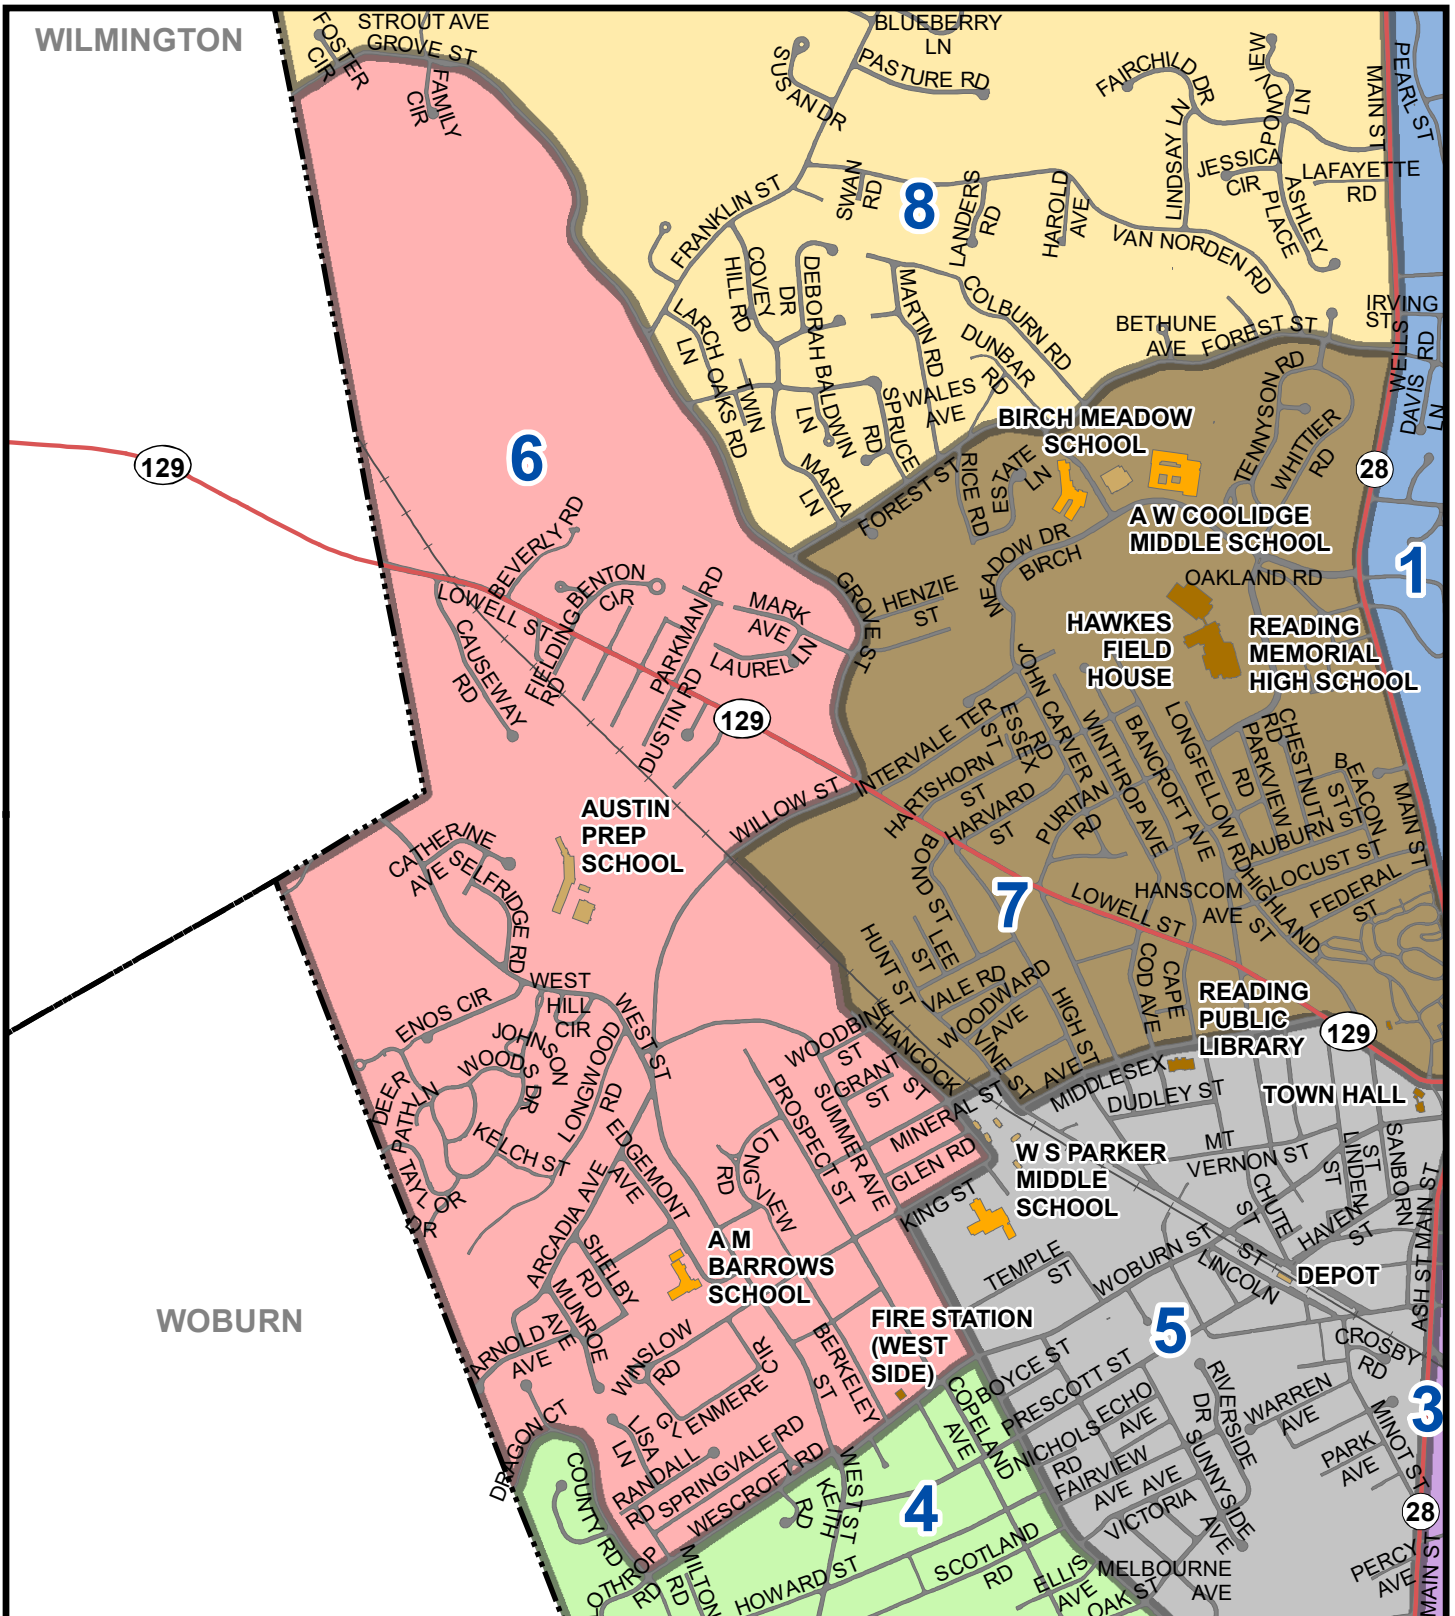

WILMINGTON

WOBURN

Precincts are based on the 2020 Federal Census. Precinct boundaries take effect January 1, 2022. Map by Town of Reading. Map date: 11/16/21

0 1,000 Feet

# 2022 PRECINCT 6 TOWN OF READING

- |               |                  |
|---------------|------------------|
| Town Boundary | <b>Precincts</b> |
| Town          | 1                |
| School        | 2                |
| Other         | 3                |
| Railroad      | 4                |
| Road          | 5                |
|               | 6                |
|               | 7                |
|               | 8                |