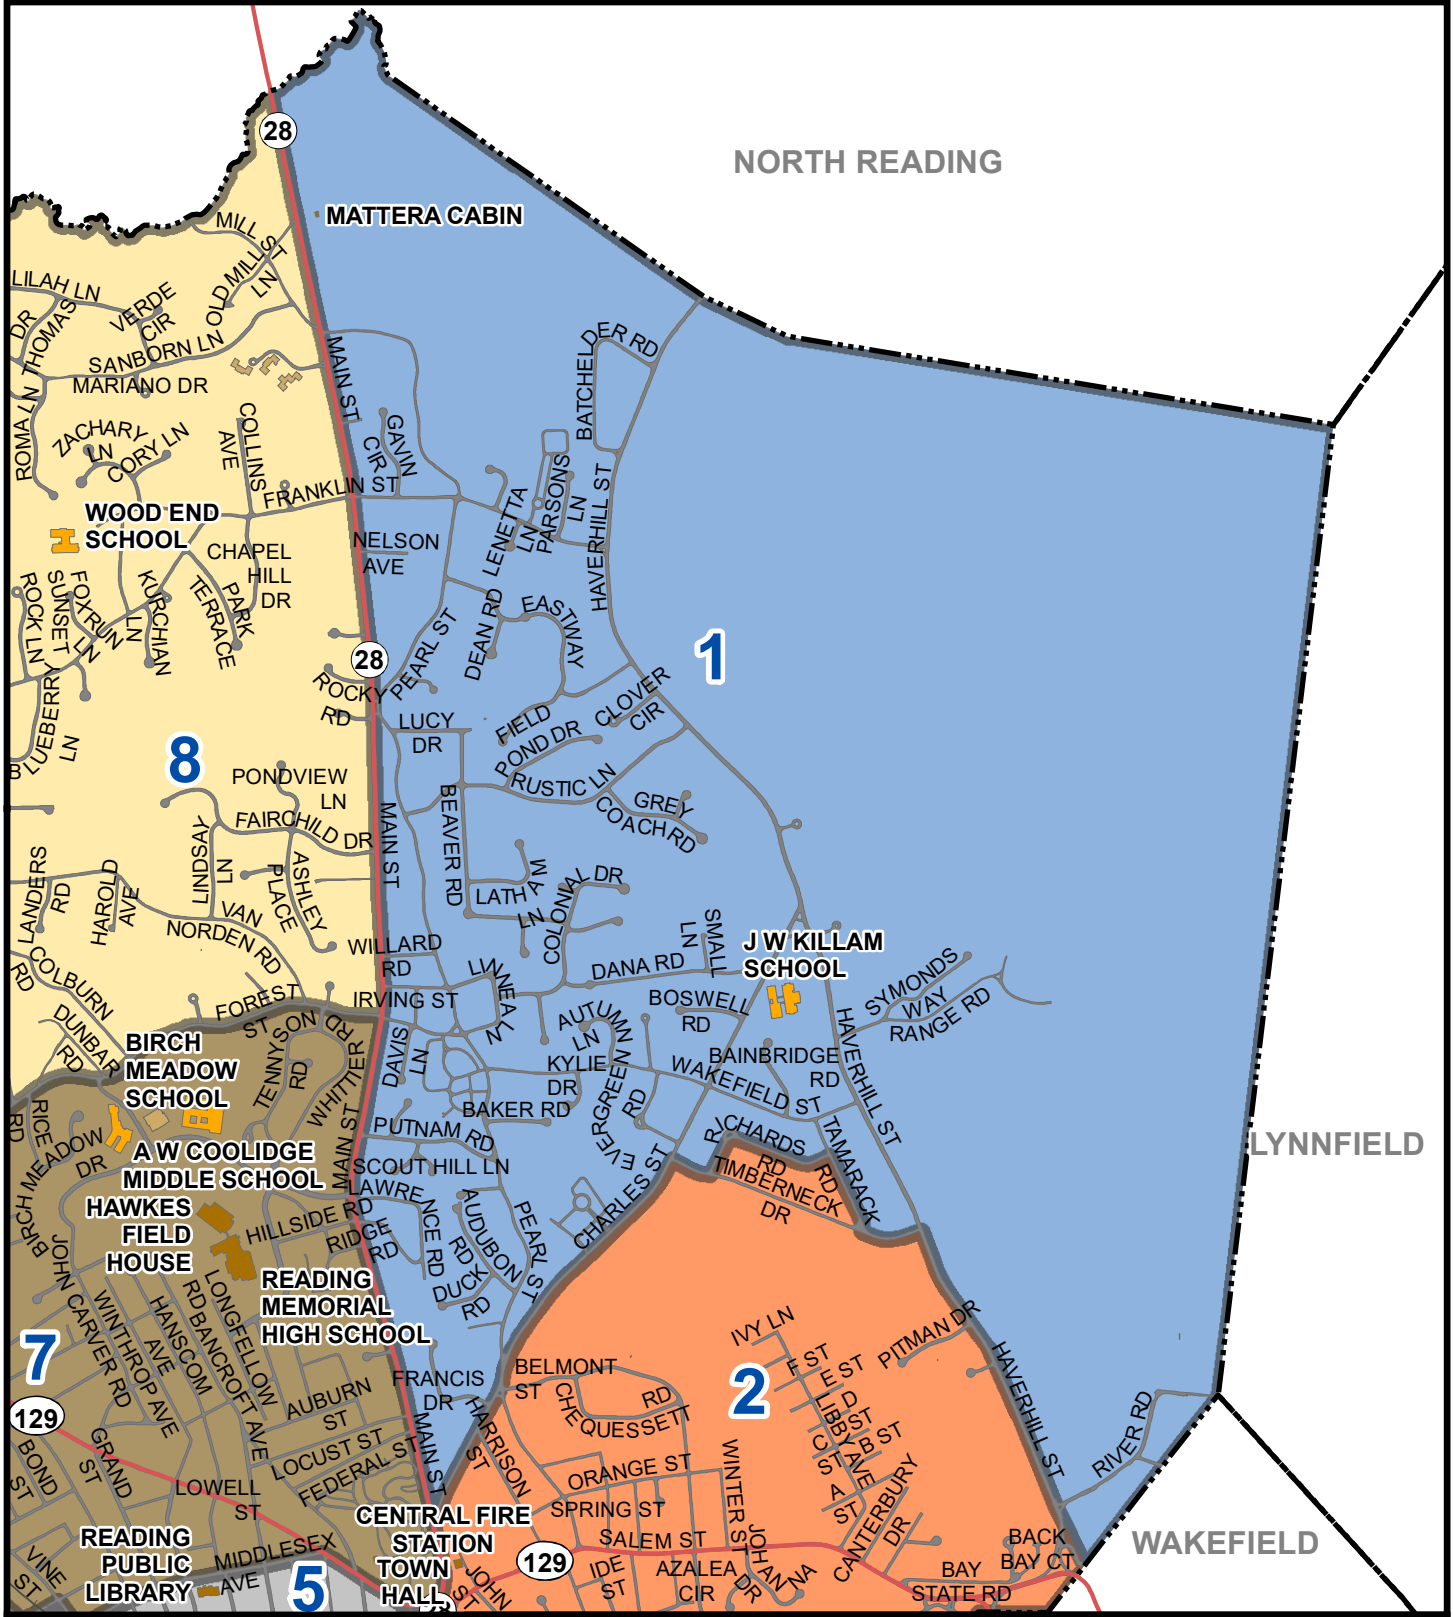

NORTH READING

MATTERA CABIN

28

1

8

2

7

5

LYNNFIELD

WAKEFIELD

Precincts are based on the 2020 Federal Census. Precinct boundaries take effect January 1, 2022. Map by Town of Reading. Map date: 11/16/21

2022 PRECINCT 1 TOWN OF READING

Town Boundary		Precincts	
	Town Boundary		1
	Town		2
	School		3
	Other		4
	Railroad		5
	Road		6
			7
			8